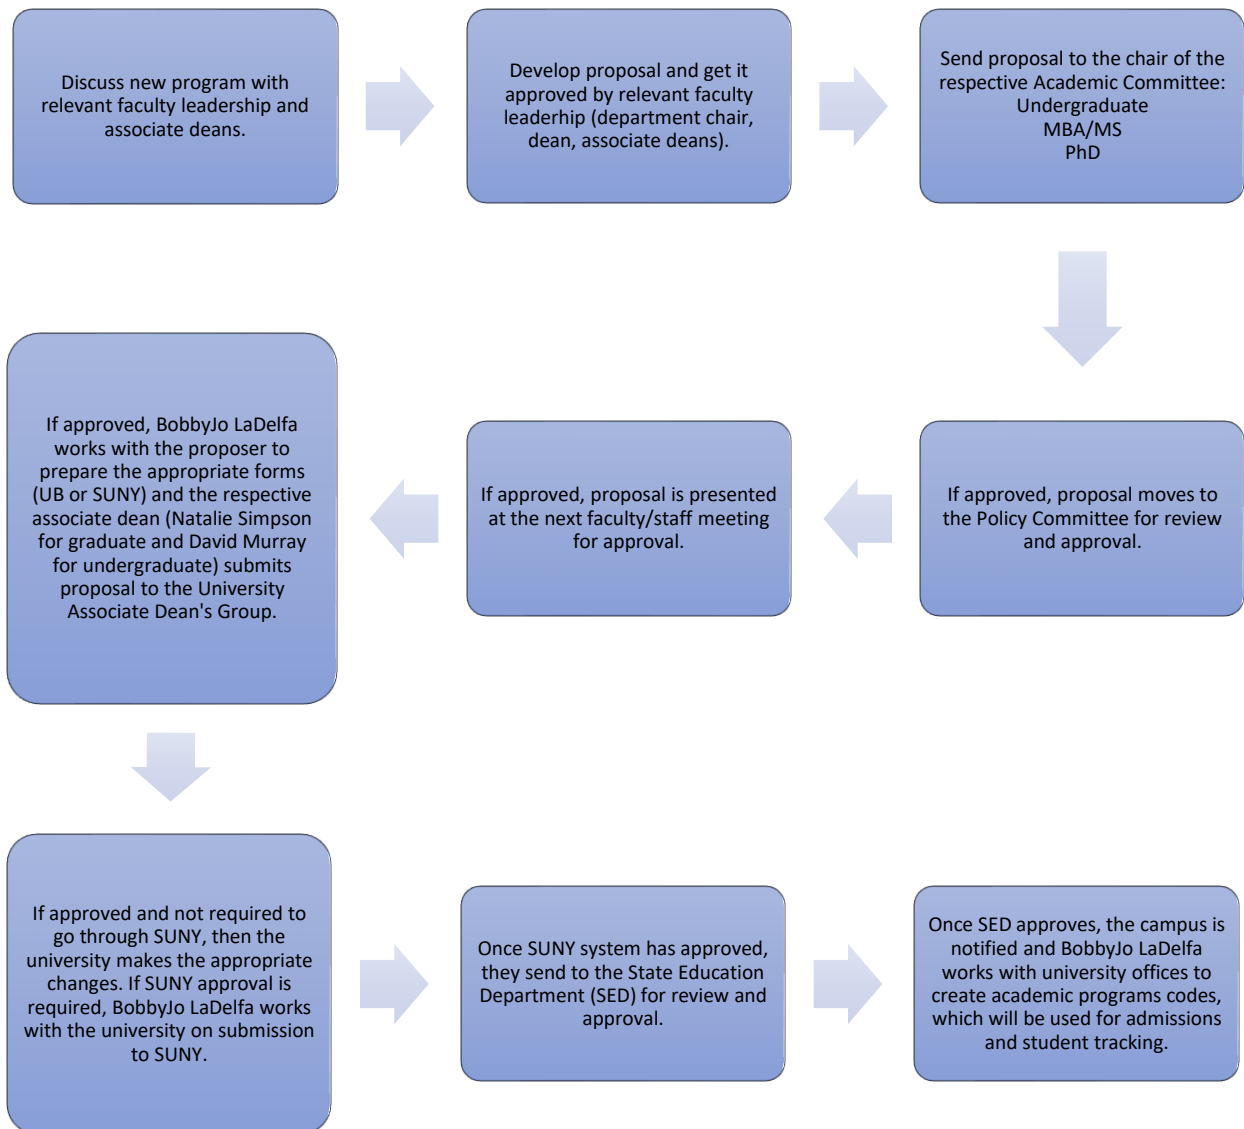

## New Program Proposal Process

If you have any questions about this process, contact BobbyJo LaDelfa at [bladelfa@buffalo.edu](mailto:bladelfa@buffalo.edu).